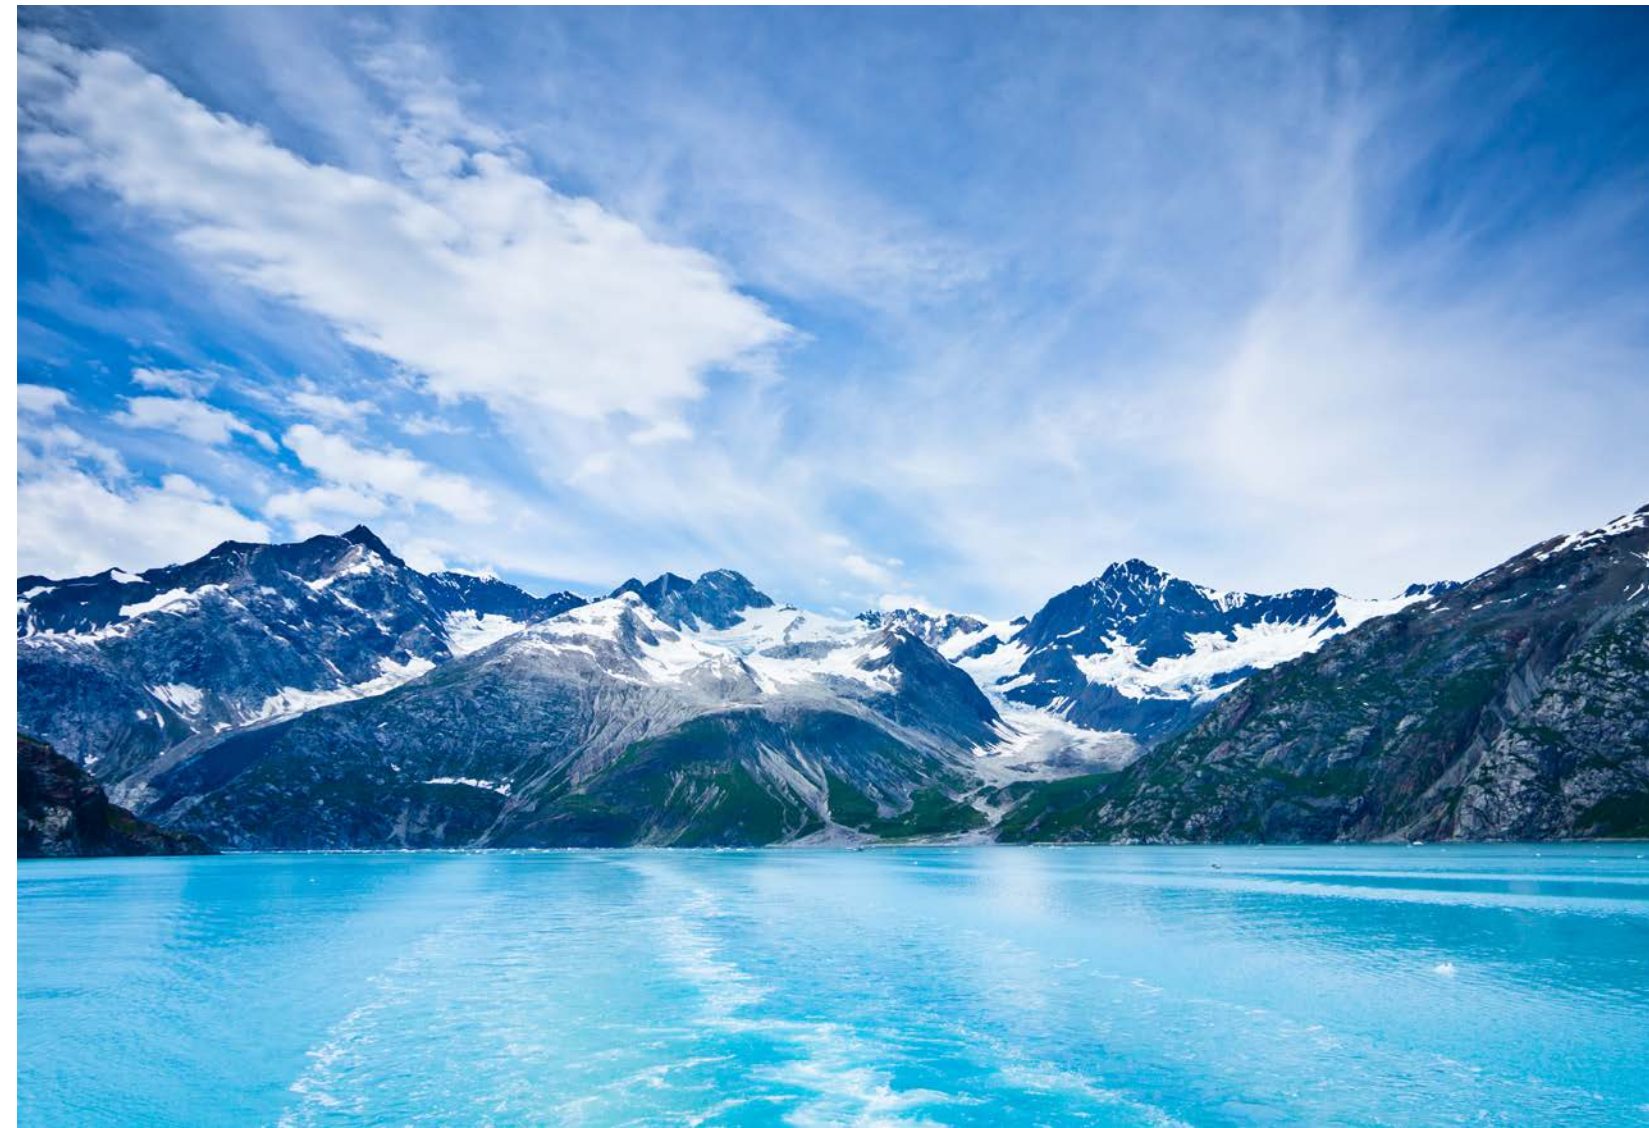

# REDWOOD

Northern California

*Influenced by the tallest trees on Earth, our Redwood collection invokes the various wood tones that give the Redwood National Park character. These shades can be found along the rugged coastline of California and all of the woodlands, prairies, and rivers that reside there.*

# GLACIER BAY

Southeast Alaska

*Located near Juneau, Glacier Bay National Park is about 3.3 million acres of wild, resilient, and sacred Alaskan land. This collection is inspired by the various coves, snow-capped mountains, and green forests of this marine park. Bright whites and dark midnight blues are complimented by the greens and grays that can be found summit to sea.*

# OLYMPIC

Northwestern Washington

*This collection is motivated by the cool tones present within the temperate rain forests and dewy coastlines of Olympic National Park. Silvery blues, greens, and grays can be found among the various primeval forests and rocky off-shore islands located in the state of Washington.*